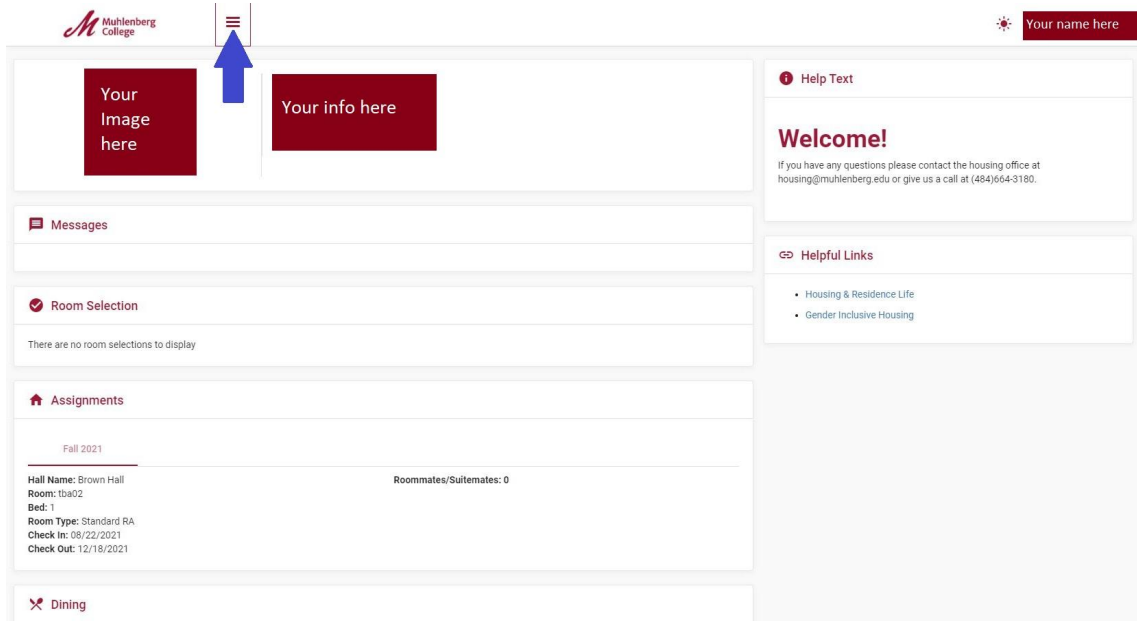

Instructions to look up Seegers Union Mail Box Number and Combo

How to select/change a meal plan:

1. Log into Adirondack using your OneLogin information.
2. If you see the menu, skip to step three. If you do not see menu options, click the three lines (see blue arrow).

3. Your Seegers Union mail box number is visible on your home page (see blue arrow). To view your combo, select "My Stuff" from the menu (see green arrow).

4. Select "My Info" (see green arrow).

Muhlenberg College