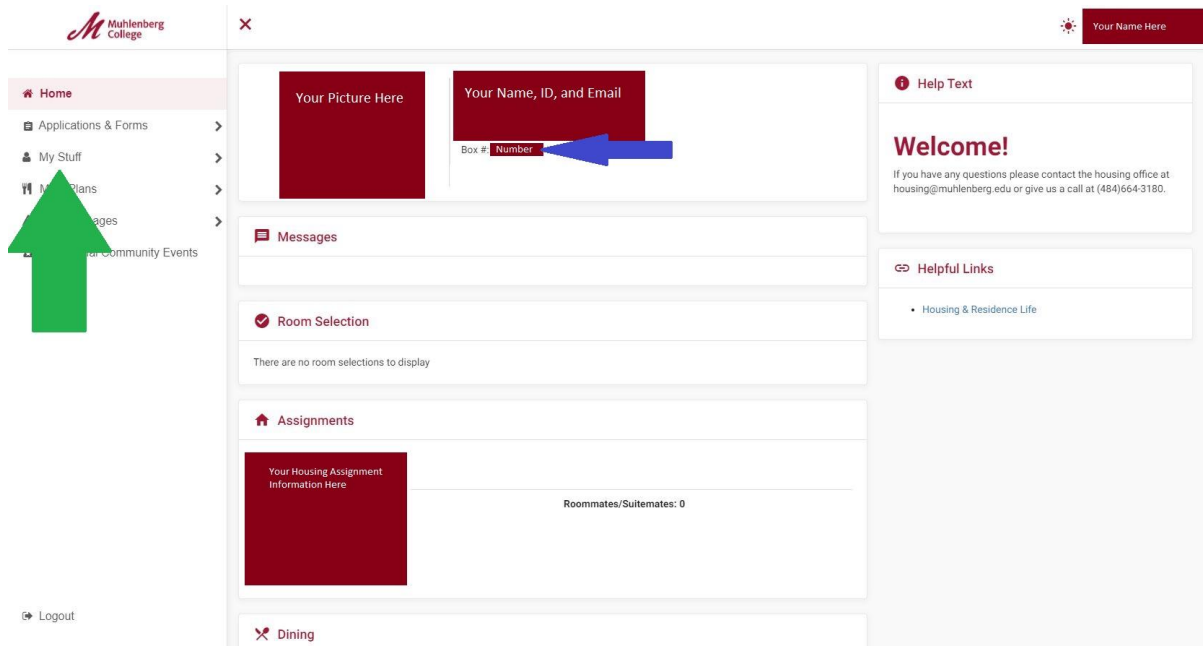

Instructions to look up Seegers Union Mail Box Number and Combo

How to select/change a meal plan:

1. Log into Adirondack using your OneLogin information.
2. If you see the menu, skip to step three. If you do not see menu options, click the three lines (see blue arrow).

3. Your Seegers Union mail box number is visible on your home page (see blue arrow). To view your combo, select "My Stuff" from the menu (see green arrow).

4. Select "My Info" (see green arrow).

Muhlenberg College